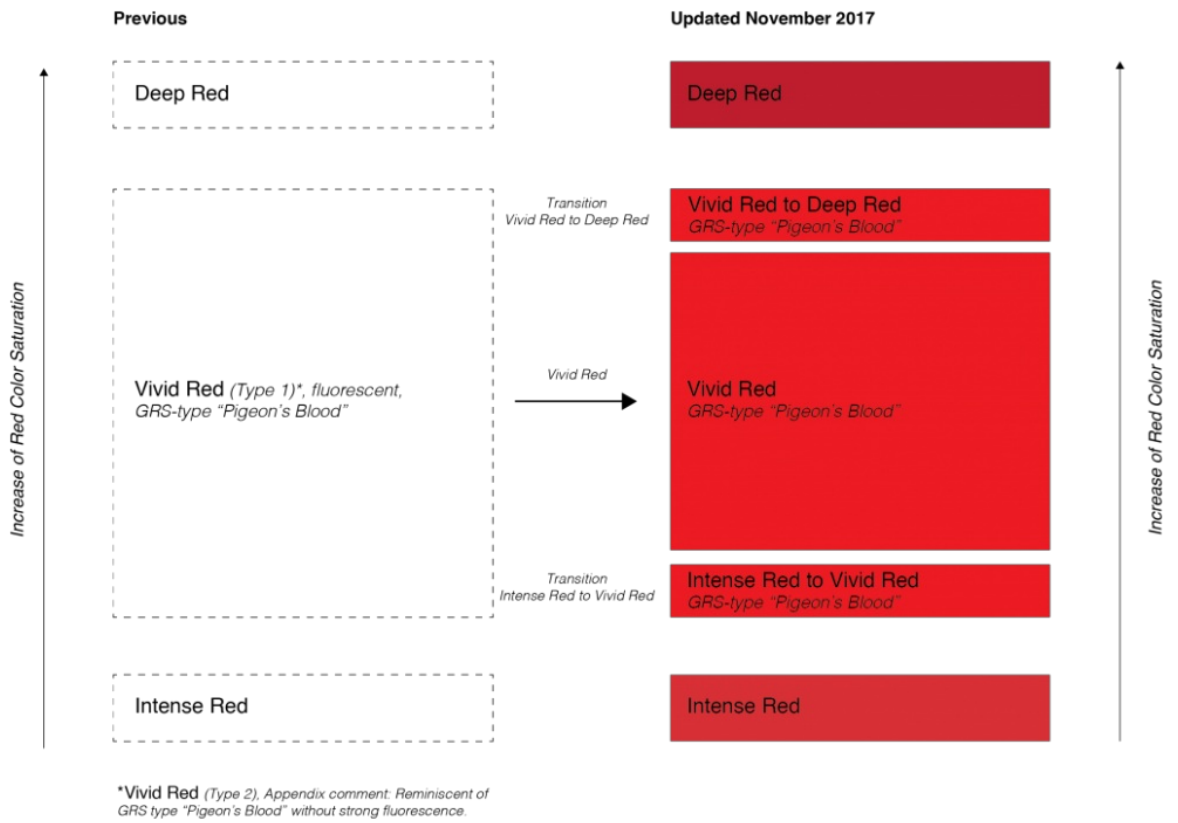

NEWS

10/12/2017

Update of Color-Grading for GRS-type "Pigeon's Blood" Borderlines

Introduction of two new color-descriptors; "Vivid Red to Deep Red" and "Intense Red to Vivid Red"

After collecting valuable feedback from the trade gathered at GRS public seminars, trade shows and symposiums, GRS announces that it is further subdividing the field of colors that are covered by the term GRS-type "Pigeon's Blood" by introducing two new color grades. This will allow a better understanding and classification of rubies falling under this category.

This new system has become effective in November 2017. The graph below visualizes the changes made in regard to the new color grades "Vivid Red to Deep Red" and "Intense Red to Vivid Red".

Article URL: <https://www.gemresearch.ch/news/2017/12/10/update-of-color-grading-for-grs-type-pigeons-blood-borderlines>